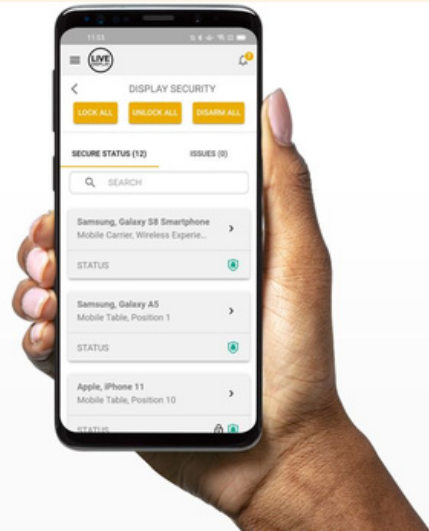

## LIVE DISPLAY

Connect your people,  
merchandise, and store  
operations.

Greetings!

At InVue, we constantly strive to build intuitive software for our customers. This month, we are excited to announce the release of the new mobile version of LIVE Display - **LD App 4.6.1**- released to playstore on 07/19.

### **Here's what's new in LD App 4.6.1 and Web 3.6.0.**

Our biggest offerings with this release are

- Panic and Unpanic - Enable, Disable & Audit Unpanic Events
  - Stands auto-unlock when button is tapped 3 times after panic event
- Dynamic hiding On-Shelf Availability (OSA) & TV manager from Web
- App now automatically logs out after a period of inactivity
  - Pin required to login
  - Push notifications (alerts) continue to be received if enabled